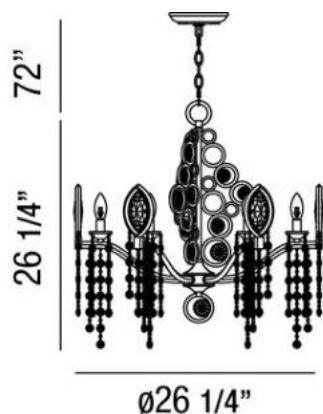

CAPRI , 6-LIGHT CHANDELIER

Product Specifications

Collection:	Illuminations
Item No.:	25655-018
Height:	26.25"
Chain / Cord Length:	72"
Diameter:	26.25"
Est. Shipping Weight:	29.24 lbs
No. of Bulbs:	6
Bulb Wattage:	60 watts
Bulb Type:	B10 
Bulb Base:	E12
Bulb Voltage:	120 volts

Options Available

ITEM CODE	FINISH	SHADE
25655-018	bronze	clear crystal

Colour / Shades Available

FINISH	SHADE
bronze	 clear crystal

Project Information

Job Name: Canadalite.com Date: _____ Type: _____
 Comments: 1 (888) 887-7038, info@canadalite.com