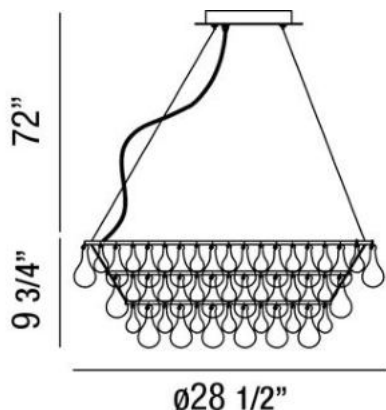

Project Information

Job Name: Canadalite.com Date: _____ Type: _____
Comments: _____