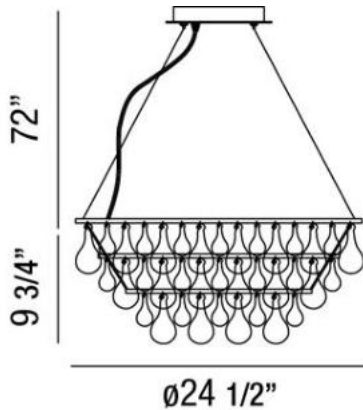

Project Information

Job Name: Canadalite.com Date: _____ Type: _____

Comments: _____