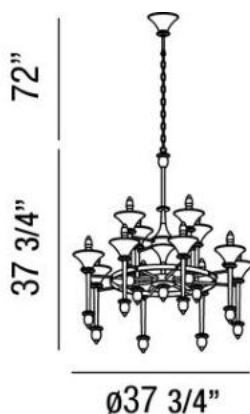

Project Information

Job Name: Canadalite.com Date: _____ Type: _____
Comments: _____