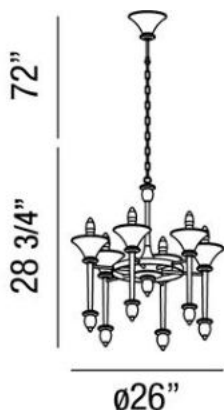

Project Information

Job Name: Canadalite.com Date: _____ Type: _____
Comments: _____