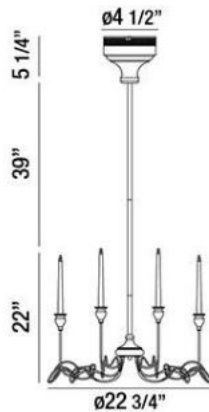

CANDELA , 9-LIGHT CHANDELIER

Product Specifications

Collection:	Illuminations
Item No.:	26346-014
Height:	22"
Chain / Cord Length:	39"
Diameter:	22.75"
Est. Shipping Weight:	20.02 lbs
No. of Bulbs:	9 Inc.
Bulb Wattage:	20 watts
Bulb Type:	BI PIN
Bulb Base:	G4
Bulb Voltage:	12 volts

Options Available

ITEM CODE	FINISH	SHADE
26346-014	chrome	n/a

Colour / Shades Available

FINISH	SHADE
chrome	n/a

Hand crafted double polished chrome comes with 3"+6"+12"+18" extension rods

Project Information