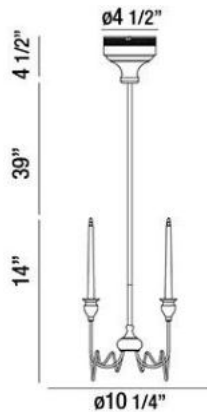

Hand crafted double polished chrome comes with 3"+6"+12"+18" extension rods

CANDELA , 3-LIGHT MNI CHANDELIER

Product Specifications

Collection:	Illuminations
Item No.:	26345-017
Height:	14"
Chain / Cord Length:	39"
Diameter:	10.25"
Est. Shipping Weight:	6.60 lbs
No. of Bulbs:	3 Inc.
Bulb Wattage:	20 watts
Bulb Type:	BI PIN
Bulb Base:	G4
Bulb Voltage:	12 volts