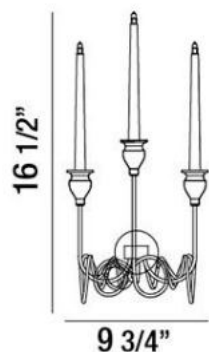

Hand crafted double polished chrome

 7 1/4"

CANDELA , 3-LIGHT WALL SCNCE

Product Specifications

Collection:	Illuminations
Item No.:	26344-010
Height:	16.5"
Extension:	7.25"
Width:	9.75"
Est. Shipping Weight:	4.66 lbs
No. of Bulbs:	3 Inc.
Bulb Wattage:	20 watts
Bulb Type:	BI PIN
Bulb Base:	G4
Bulb Voltage:	12 volts