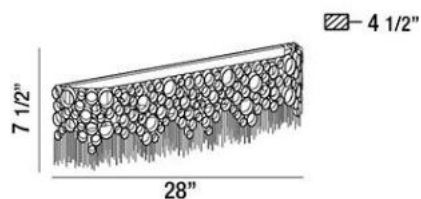

Project Information

Job Name: Canadalite.com Date: _____ Type: _____
Comments: 534 Hood Road, Markham ON L3R 3K9 Email: info@canadalite.com