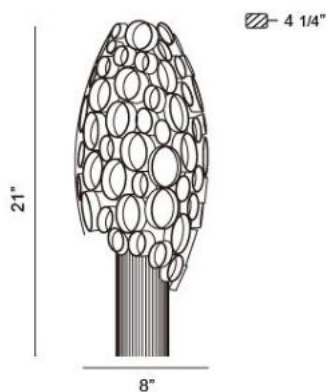

CAMEO , 2-LIGHT WALL SCONCE

Product Specifications

Collection:	Illuminations
Item No.:	20410-018
Height:	21"
Extension:	4.25"
Length:	8"
Est. Shipping Weight:	5.59 lbs
No. of Bulbs:	2 Inc.
Bulb Wattage:	60 watts
Bulb Type:	G9 
Bulb Base:	G9
Bulb Voltage:	120 volts

Options Available

ITEM CODE	FINISH	SHADE
20410-018	nickel	clear crystal

Colour / Shades Available

FINISH	SHADE
nickel 	clear crystal 

The machined honeycomb is the perfect shelter for the chain metal. Incredible detail and craftsmanship allow this collection to be the highlight of any design.