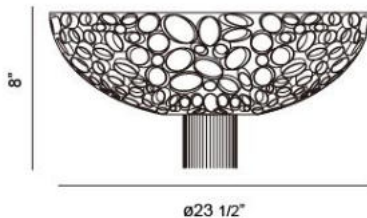

CAMEO , 3-LIGHT CONVERTIBLE PENDANT LARGE

Product Specifications

Collection:	Illuminations
Item No.:	20405-014
Height:	8"
Diameter:	23.5"
Est. Shipping Weight:	18.44 lbs
No. of Bulbs:	3 Inc.
Bulb Wattage:	60 watts
Bulb Type:	G9 
Bulb Base:	G9
Bulb Voltage:	120 volts

Options Available

ITEM CODE	FINISH	SHADE
20405-014	nickel	clear crystal

Colour / Shades Available

FINISH	SHADE
nickel 	clear crystal 

The machined honeycomb is the perfect shelter for the chain metal. Incredible detail and craftsmanship allow this collection to be the highlight of any design.