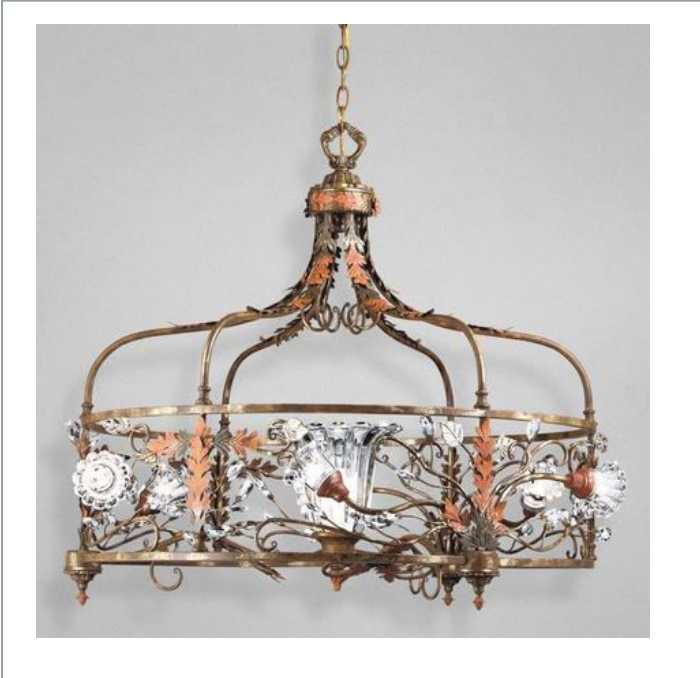

✉ 33 West Beaver Creek Road Richmond Hill
Ontario Canada L4B 1L8

☎ 800.660.5391

☎ 800.660.5390

✉ info@eurofase.com

🌐 www.eurofase.com

CALISTA , 7-LIGHT CHANDELIER

Product Specifications

Item No.: 14449-017
 Height: 28.5"
 Chain / Cord Length: 120"
 Diameter: 36"
 Est. Shipping Weight: 43.56 lbs
 No. of Bulbs: 6
 Bulb Wattage: 35 watts
 Bulb Type: G9 AND A19 
 Bulb Base: 6xG9 AND 1xE26
 Bulb Voltage: 120 volts

Options Available

ITEM CODE	FINISH	SHADE
14449-017	russett	clear crystal

Colour / Shades Available

FINISH	SHADE
russett	 clear crystal

Intrinsic to a signature interior; small shades can only be lit by miniature halogen bulbs while a rich cornucopia of warm tones combine for the finish