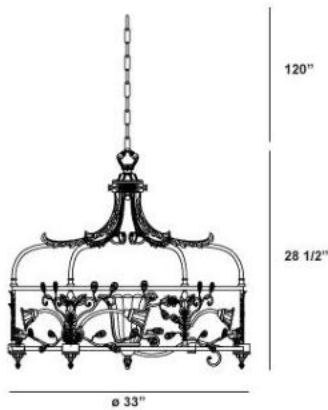

✉ 33 West Beaver Creek Road Richmond Hill
Ontario Canada L4B 1L8

☎ 800.660.5391

☎ 800.660.5390

✉ info@eurofase.com

🌐 www.eurofase.com

CALISTA , 7-LIGHT CHANDELIER

Product Specifications

Item No.: 14449-017
 Height: 28.5"
 Chain / Cord Length: 120"
 Diameter: 36"
 Est. Shipping Weight: 43.56 lbs
 No. of Bulbs: 6
 Bulb Wattage: 35 watts
 Bulb Type: G9 AND A19 
 Bulb Base: 6xG9 AND 1xE26
 Bulb Voltage: 120 volts

Options Available

ITEM CODE	FINISH	SHADE
14449-017	russett	clear crystal

Colour / Shades Available

FINISH	SHADE
russett	 clear crystal

Intrinsic to a signature interior; small shades can only be lit by miniature halogen bulbs while a rich cornucopia of warm tones combine for the finish