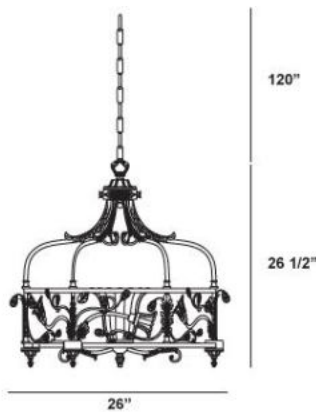

✉ 33 West Beaver Creek Road Richmond Hill
Ontario Canada L4B 1L8

☎ 800.660.5391

☎ 800.660.5390

✉ info@eurofase.com

🌐 www.eurofase.com

CALISTA , 7-LIGHT CHANDELIER

Product Specifications

Item No.:	14445-019
Height:	26.5"
Chain / Cord Length:	120"
Diameter:	26"
Est. Shipping Weight:	41.36 lbs
No. of Bulbs:	6
Bulb Wattage:	35 watts
Bulb Type:	6xG9 AND 1xA19
Bulb Base:	6xG9 AND 1xE26
Bulb Voltage:	120 volts

Options Available

ITEM CODE	FINISH	SHADE
14445-019	russett	clear crystal

Colour / Shades Available

FINISH	SHADE
russett	 clear crystal

Intrinsic to a signature interior; small shades can only be lit by miniature halogen bulbs while a rich cornucopia of warm tones combine for the finish