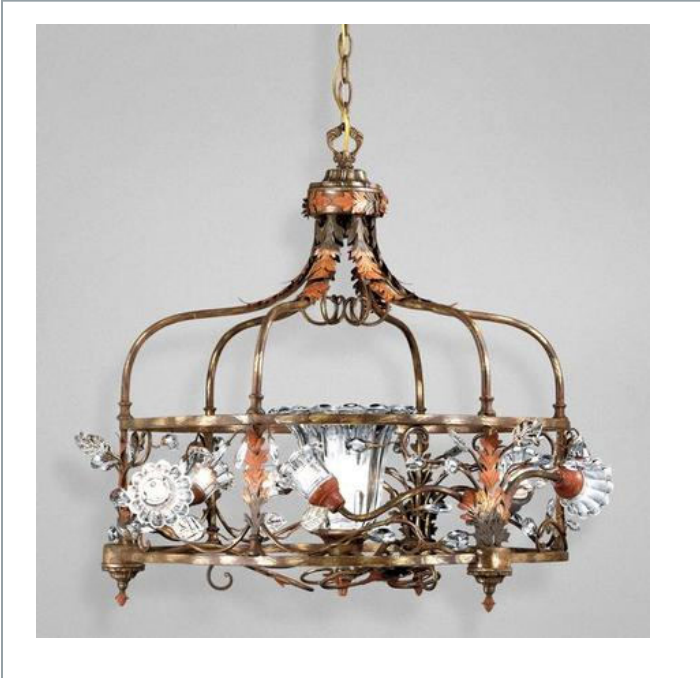

✉ 33 West Beaver Creek Road Richmond Hill
Ontario Canada L4B 1L8

☎ 800.660.5391

☎ 800.660.5390

✉ info@eurofase.com

🌐 www.eurofase.com

CALISTA , 7-LIGHT CHANDELIER

Product Specifications

Item No.:	14445-019
Height:	26.5"
Chain / Cord Length:	120"
Diameter:	26"
Est. Shipping Weight:	41.36 lbs
No. of Bulbs:	6
Bulb Wattage:	35 watts
Bulb Type:	6xG9 AND 1xA19
Bulb Base:	6xG9 AND 1xE26
Bulb Voltage:	120 volts

Options Available

ITEM CODE	FINISH	SHADE
14445-019	russett	clear crystal

Colour / Shades Available

FINISH	SHADE
russett	 clear crystal

Intrinsic to a signature interior; small shades can only be lit by miniature halogen bulbs while a rich cornucopia of warm tones combine for the finish