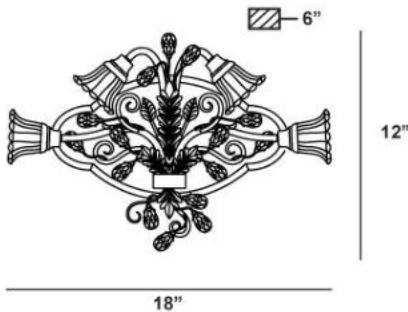

Project Information

Job Name: Canadalite.com Date: _____ Type: _____

Comments: 1 (888) 887-7038, info@canadalite.com