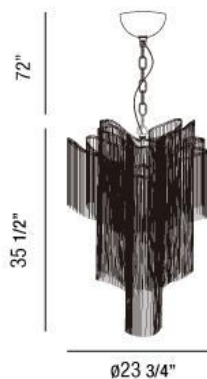

Project Information

Job Name: Canadalite.com Date: _____ Type: _____
Comments: 1 (888) 887-7038, info@canadalite.com