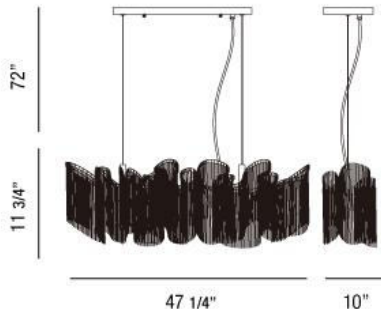

CADENA , 7-LIGHT PENDANT

Product Specifications

Collection:	Illuminations
Item No.:	22824-011
Height:	11.75"
Chain / Cord Length:	72"
Width:	10"
Length:	47.25"
Est. Shipping Weight:	39.12 lbs
No. of Bulbs:	7 Inc.
Bulb Wattage:	60 watts
Bulb Type:	G9 
Bulb Base:	G9
Bulb Voltage:	120 volts

Options Available

ITEM CODE	FINISH	SHADE
22824-011	nickel	nickel

Colour / Shades Available

FINISH	SHADE
nickel	 nickel

Project Information

Job Name: Canadalite.com Date: _____ Type: _____
 Comments: 1 (888) 887-7038, info@canadalite.com