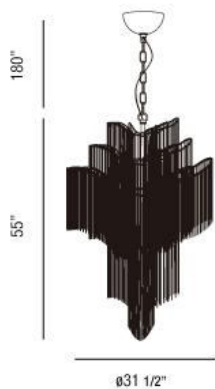

Project Information

Job Name: Canadalite.com Date: _____ Type: _____
Comments: 1 (888) 887-7038, info@canadalite.com