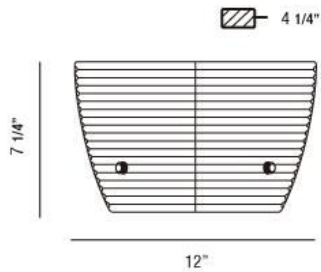

Project Information

Job Name: Canadalite.com Date: _____ Type: _____

Comments: 1 (888) 887-7038, info@canadalite.com