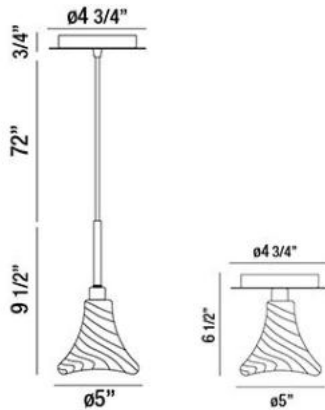

## BLOOR , 1-LIGHT CONVERTIBLE PENDANT

### Product Specifications

Collection:	Illuminations
Item No.:	26252-018
Height:	9.5"
Chain / Cord Length:	72"
Diameter:	5"
Est. Shipping Weight:	2.31 lbs
No. of Bulbs:	1 Inc.
Bulb Wattage:	40 watts
Bulb Type:	G9 
Bulb Base:	G9
Bulb Voltage:	120 volts