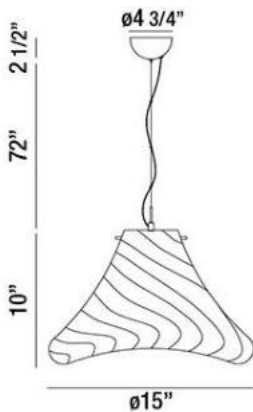

Rippled hand blown clear press glass with chrome accents

BLOOR , 1-LIGHT LARGE PENDANT

Product Specifications

Collection:	Illuminations
Item No.:	26251-011
Height:	10"
Chain / Cord Length:	72"
Diameter:	15"
Est. Shipping Weight:	8.80 lbs
No. of Bulbs:	1
Bulb Wattage:	100 watts
Bulb Type:	A19 
Bulb Base:	E26
Bulb Voltage:	120 volts