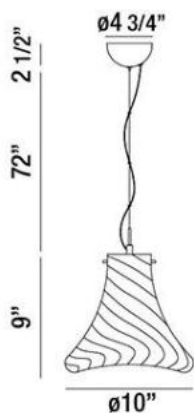

Rippled hand blown clear press glass with chrome accents

BLOOR , 1-LIGHT PENDANT

Product Specifications

Collection:	Illuminations
Item No.:	26250-014
Height:	9"
Chain / Cord Length:	72"
Diameter:	10"
Est. Shipping Weight:	4.73 lbs
No. of Bulbs:	1
Bulb Wattage:	100 watts
Bulb Type:	A19 
Bulb Base:	E26
Bulb Voltage:	120 volts