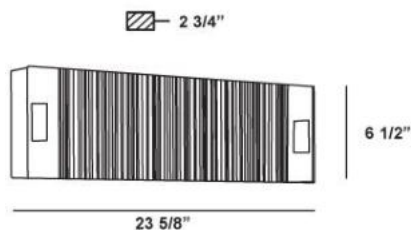

Project Information

Job Name: Canadalite.com Date: _____ Type: _____
Comments: 1 (888) 887-7038, info@canadalite.com