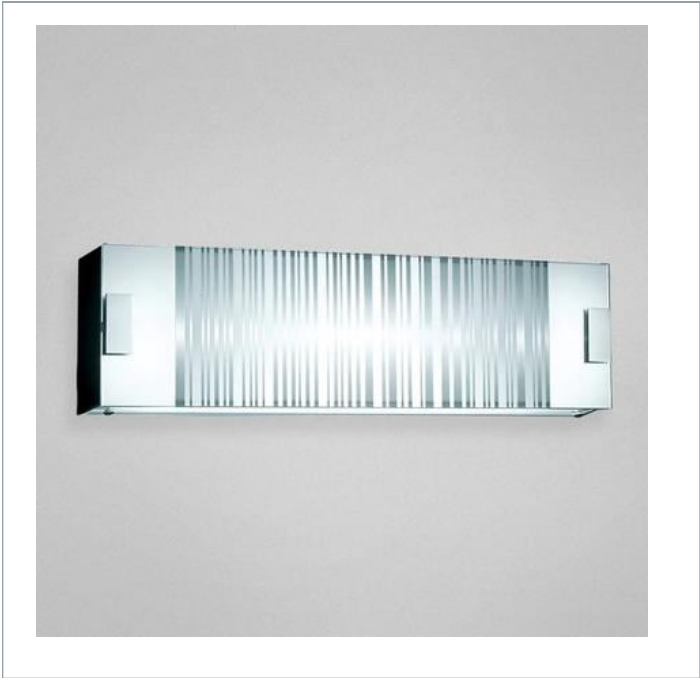

## BILOXY, 1-LIGHT WALL SCNCE

### Product Specifications

Collection: Illuminations  
Item No.: 16029-026  
Height: 6.5"  
Extension: 2.75"  
Width: 23.5"  
Est. Shipping Weight: 9.83 lbs  
No. of Bulbs: 1  
Bulb Wattage: 24 watts  
Bulb Type: T5  
Bulb Base: G5  
Bulb Voltage: 120 volts