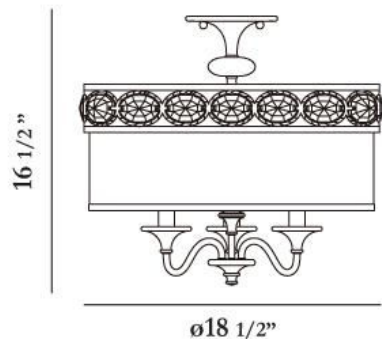

Project Information

Job Name: Canadalite.com Date: _____ Type: _____
Comments: 1 (888) 887-7038, info@canadalite.com