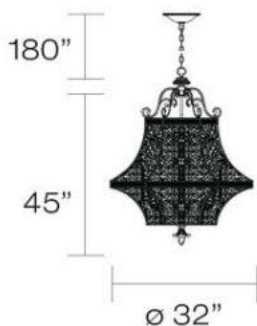

✉ 33 West Beaver Creek Road Richmond Hill
Ontario Canada L4B 1L8
☎ 800.660.5391
☎ 800.660.5390
✉ info@eurofase.com
🌐 www.eurofase.com

BELLINI , 8-LIGHT LANTERN

Product Specifications

Item No.: 19365-015
Height: 45"
Chain / Cord Length: 180"
Diameter: 32"
Est. Shipping Weight: 44.31 lbs
No. of Bulbs: 8
Bulb Wattage: 60 watts
Bulb Type: B10 
Bulb Base: E12
Bulb Voltage: 120 volts

Options Available

ITEM CODE	FINISH	SHADE
19365-015	rustic silver	n/a

Colour / Shades Available

FINISH	SHADE
rustic silver	n/a

Elaborately designed overlays provide the central panes in this intricate masterpiece. Inspired by the classical medieval designs, iron wrought roping separates the individually carved metal layers. The deep tones of the metals allow the romantic amber lighting of the candelabra to filter through. Textured banding complements the seductive Gothic appeal of this illumination.