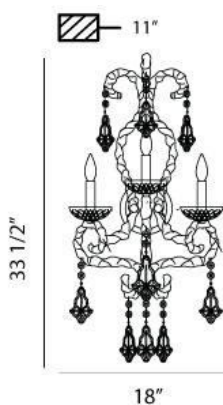

Project Information

Job Name: Canadalite.com Date: _____ Type: _____
Comments: 1 (888) 887-7038, info@canadalite.com