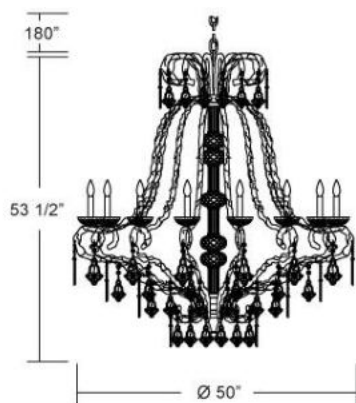

Project Information

Job Name: Canadalite.com Date: _____ Type: _____
Comments: 1 (888) 887-7038, info@canadalite.com