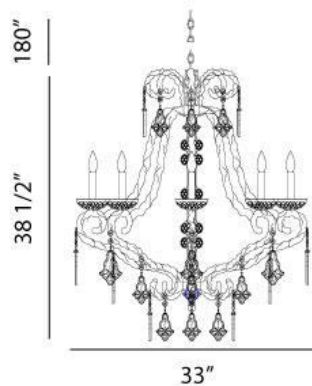

Project Information

Job Name: Canadalite.com Date: _____ Type: _____

Comments: 1 (888) 887-7038, info@canadalite.com