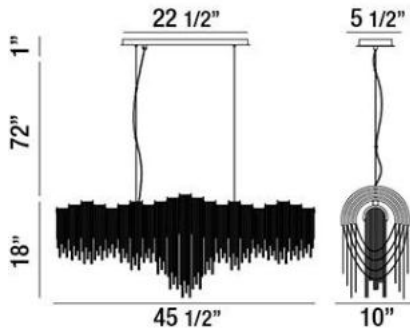

Project Information

Job Name: Canadalite.com Date: _____ Type: _____
Comments: 534 Hood Road, Markham ON L3R 3K9 Email: info@canadalite.com