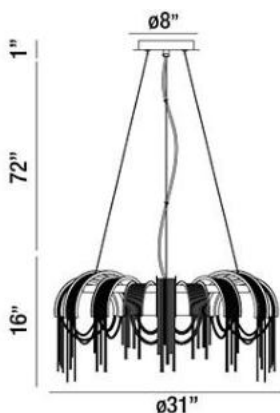

Draped nickel chain wrapped around curved nickel strips

Project Information

Job Name: Canadalite.com Date: _____ Type: _____

Comments: 534 Hood Road, Markham ON L3R 3K9 Email: info@canadalite.com