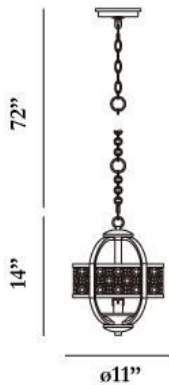

Project Information

Job Name: Canadalite.com Date: _____ Type: _____

Comments: 534 Hood Road, Markham ON L3R 3K9 Email: info@canadalite.com