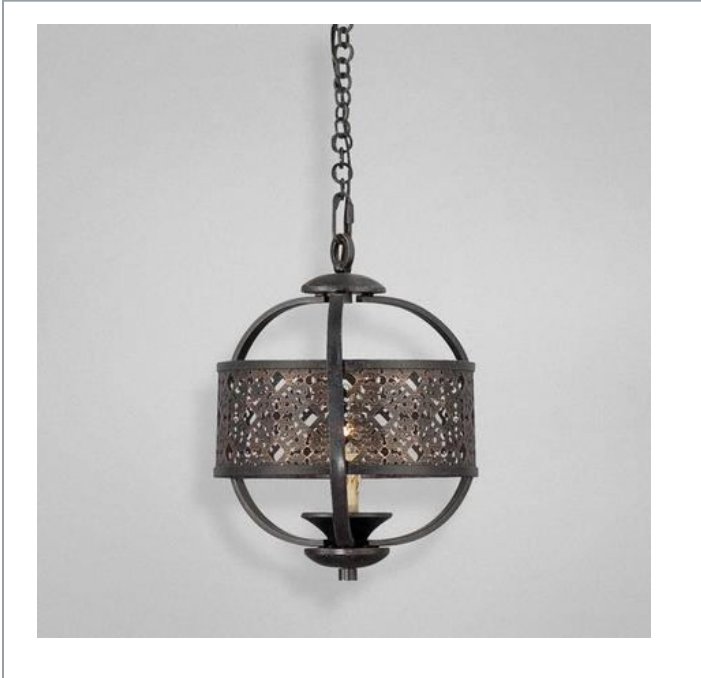

## ARSENAL , 1-LIGHT CHANDELIER

### Product Specifications

Item No.: 23122-017  
 Height: 14"  
 Chain / Cord Length: 72"  
 Diameter: 11"  
 Est. Shipping Weight: 9.02 lbs  
 No. of Bulbs: 1  
 Bulb Wattage: 60 watts  
 Bulb Type: B10   
 Bulb Base: E12  
 Bulb Voltage: 120 volts

### Options Available

ITEM CODE	FINISH	SHADE
23122-017	ancient bronze	ancient bronze

### Colour / Shades Available

FINISH	SHADE
ancient bronze	ancient bronze