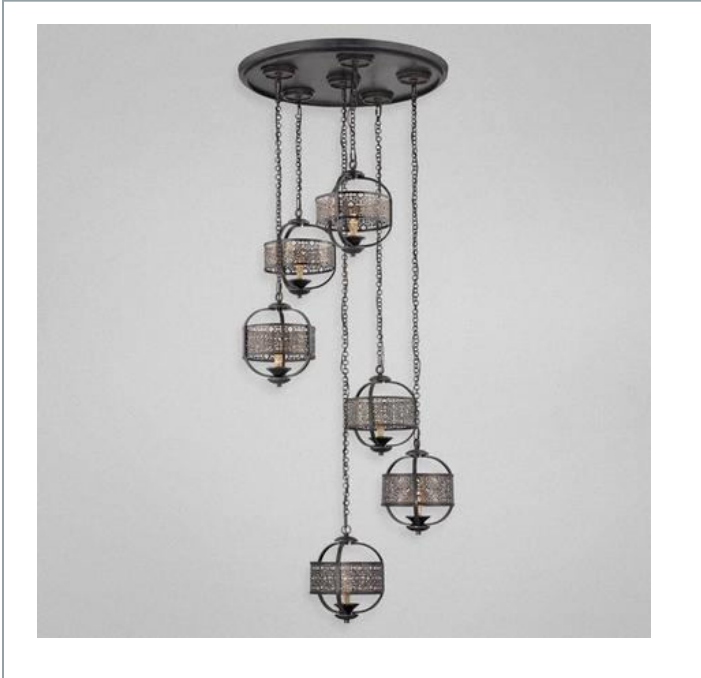

✉ 33 West Beaver Creek Road Richmond Hill
Ontario Canada L4B 1L8

☎ 800.660.5391

☎ 800.660.5390

✉ info@eurofase.com

🌐 www.eurofase.com

ARSENAL , 6-LIGHT CHANDELIER

Product Specifications

Item No.:	23101-012
Diameter:	31.5"
Est. Shipping Weight:	57.86 lbs
No. of Bulbs:	6
Bulb Wattage:	60 watts
Bulb Type:	B10 
Bulb Base:	E12
Bulb Voltage:	120 volts

Options Available

ITEM CODE	FINISH	SHADE
23101-012	ancient bronze	ancient bronze

Colour / Shades Available

FINISH	SHADE
ancient bronze	ancient bronze

Project Information

Job Name: Canadalite.com Date: _____ Type: _____