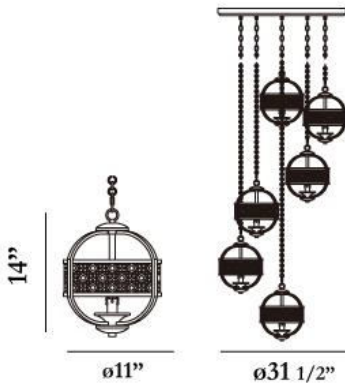

Project Information

Job Name: Canadalite.com Date: _____ Type: _____

Comments: 534 Hood Road, Markham ON L3R 3K9 Email: info@canadalite.com