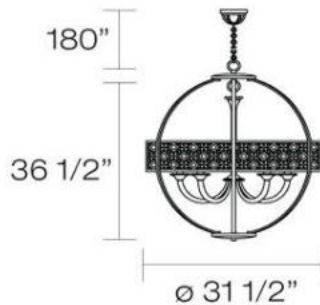

Project Information

Job Name: Canadalite.com Date: _____ Type: _____

Comments: 534 Hood Road, Markham ON L3R 3K9 Email: info@canadalite.com