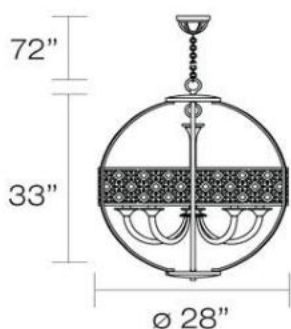

☒ 33 West Beaver Creek Road Richmond Hill
 Ontario Canada L4B 1L8
 ☎ 800.660.5391
 ☎ 800.660.5390
 ✉ info@eurofase.com
 🌐 www.eurofase.com

ARSENAL , 5-LIGHT CHANDELIER

Product Specifications

Item No.: 19368-016
 Height: 33"
 Chain / Cord Length: 72"
 Diameter: 28"
 Est. Shipping Weight: 37.62 lbs
 No. of Bulbs: 5
 Bulb Wattage: 60 watts
 Bulb Type: B10 
 Bulb Base: E12
 Bulb Voltage: 120 volts

Options Available

ITEM CODE	FINISH	SHADE
19368-016	ancient bronze w/antique gold	n/a

Colour / Shades Available

FINISH	SHADE
ancient bronze w/antique gold	n/a

A lithe circler set swirls elegantly around the central fixture. A complexly engraved band of brushed bronze is set in a matte obsidian frame that illuminates the cream faux candles encased within. The majestic sweep of the iron arms slip seductively out of the bottom, and the resulting light radiates in a varied yet graceful pattern through the intricacy of the band.