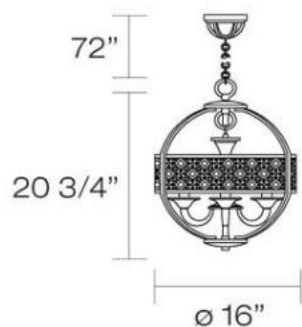

✉ 33 West Beaver Creek Road Richmond Hill
 Ontario Canada L4B 1L8
 ☎ 800.660.5391
 ☎ 800.660.5390
 📧 info@eurofase.com
 🌐 www.eurofase.com

ARSENAL , 3-LIGHT CHANDELIER

Product Specifications

Item No.: 19367-019
 Height: 20.75"
 Chain / Cord Length: 72"
 Diameter: 16"
 Est. Shipping Weight: 19.10 lbs
 No. of Bulbs: 3
 Bulb Wattage: 60 watts
 Bulb Type: B10 
 Bulb Base: E12
 Bulb Voltage: 120 volts

Options Available

ITEM CODE	FINISH	SHADE
19367-019	ancient bronze w/antique gold	n/a

Colour / Shades Available

FINISH	SHADE
ancient bronze w/antique gold	n/a

A lithe circlet set swirls elegantly around the central fixture. A complexly engraved band of brushed bronze is set in a matte obsidian frame that illuminates the cream faux candles encased within. The majestic sweep of the iron arms slip seductively out of the bottom, and the resulting light radiates in a varied yet graceful pattern through the intricacy of the band.