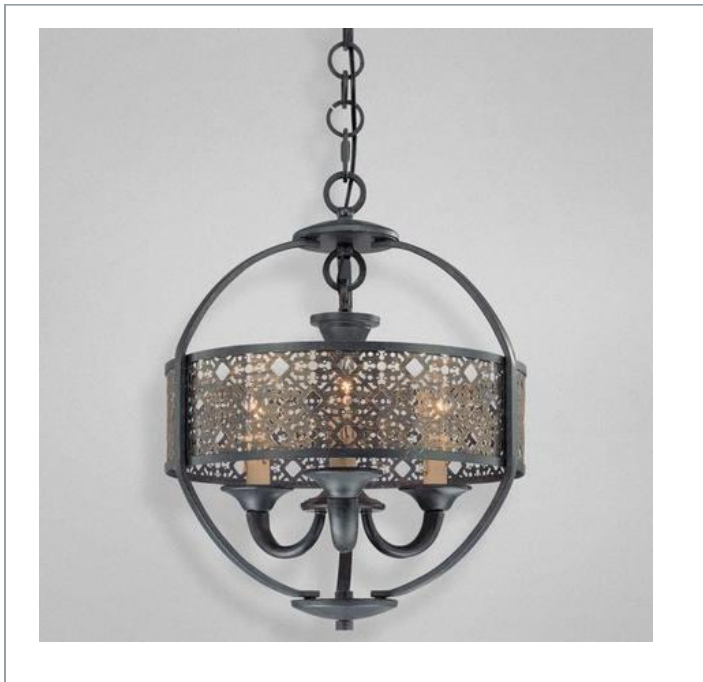

✉ 33 West Beaver Creek Road Richmond Hill
 Ontario Canada L4B 1L8
 ☎ 800.660.5391
 ☎ 800.660.5390
 📧 info@eurofase.com
 🌐 www.eurofase.com

ARSENAL , 3-LIGHT CHANDELIER

Product Specifications

Item No.: 19367-019
 Height: 20.75"
 Chain / Cord Length: 72"
 Diameter: 16"
 Est. Shipping Weight: 19.10 lbs
 No. of Bulbs: 3
 Bulb Wattage: 60 watts
 Bulb Type: B10 
 Bulb Base: E12
 Bulb Voltage: 120 volts

Options Available

ITEM CODE	FINISH	SHADE
19367-019	ancient bronze w/antique gold	n/a

Colour / Shades Available

FINISH	SHADE
ancient bronze w/antique gold	n/a

A lithe circlet set swirls elegantly around the central fixture. A complexly engraved band of brushed bronze is set in a matte obsidian frame that illuminates the cream faux candles encased within. The majestic sweep of the iron arms slip seductively out of the bottom, and the resulting light radiates in a varied yet graceful pattern through the intricacy of the band.