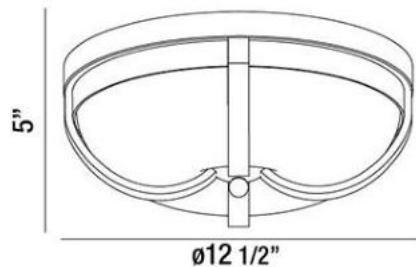

LED flushmount with blown opal glass diffuser and decorative base

ANDREW , 2-LIGHT LED FLUSHMOUNT

Product Specifications

Collection:	Illuminations
Item No.:	26637-013
Height:	5"
Diameter:	12.5"
Est. Shipping Weight:	6.82 lbs
No. of Bulbs:	2 Inc.
Bulb Wattage:	8 watts
Bulb Type:	LED 2700K 1300lm 
Bulb Base:	2x8W LED
Bulb Voltage:	120 volts