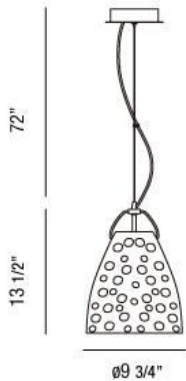

Project Information

Job Name: Canadalite.com Date: _____ Type: _____

Comments: 1 (888) 887-7038, info@canadalite.com