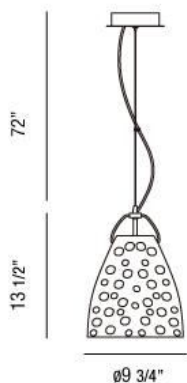

Project Information

Job Name: Canadalite.com Date: _____ Type: _____
Comments: 1 (888) 887-7038, info@canadalite.com