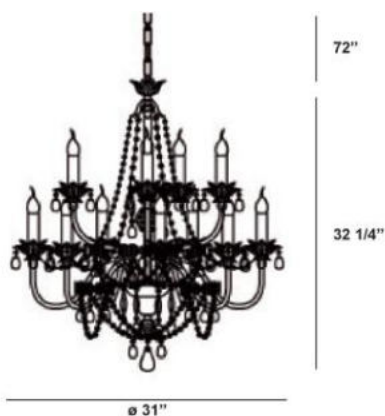

Project Information

Job Name: Canadalite.com Date: _____ Type: _____
Comments: 1 (888) 887-7038, info@canadalite.com