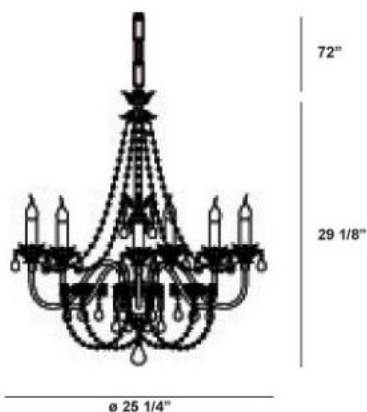

Project Information

Job Name: Canadalite.com Date: _____ Type: _____
Comments: 1 (888) 887-7038, info@canadalite.com