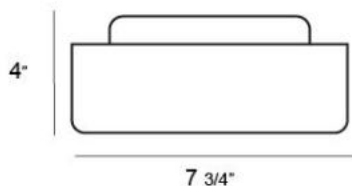

Project Information

Job Name: Canadalite.com Date: _____ Type: _____
Comments: 534 Hood Road, Markham ON L3R 3K9 Email: info@canadalite.com