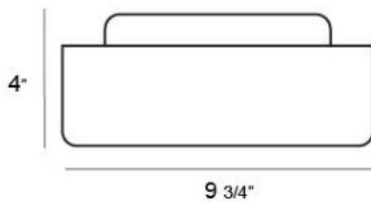

Project Information

Job Name: Canadalite.com Date: _____ Type: _____
Comments: 534 Hood Road, Markham ON L3R 3K9 Email: info@canadalite.com