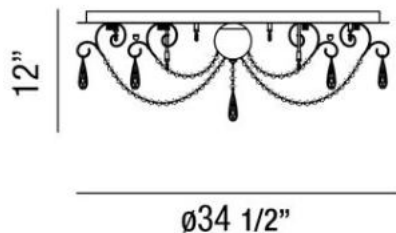

Project Information

Job Name: Canadalite.com   Date: _____   Type: _____
Comments: 1 (888) 887-7038, info@canadalite.com