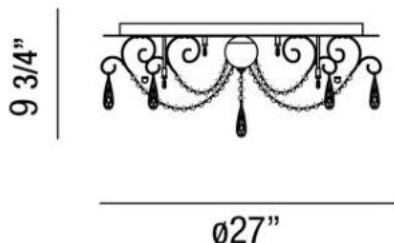

Project Information

Job Name: Canadalite.com Date: _____ Type: _____
Comments: 1 (888) 887-7038, info@canadalite.com