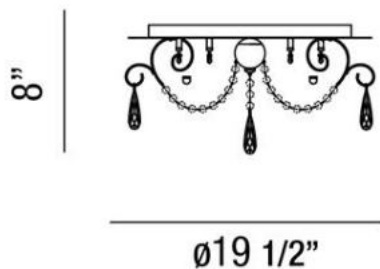

Project Information

Job Name: Canadalite.com   Date: _____   Type: _____
Comments: 1 (888) 887-7038, info@canadalite.com