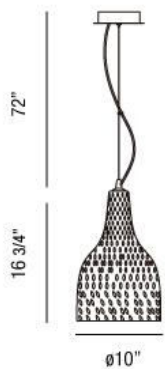

Project Information

Job Name: Canadalite.com Date: _____ Type: _____
Comments: 1 (888) 887-7038, info@canadalite.com