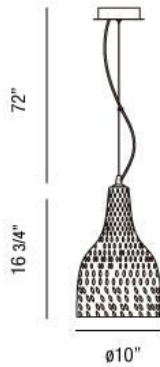

Project Information

Job Name: Canadalite.com Date: _____ Type: _____

Comments: 1 (888) 887-7038, info@canadalite.com