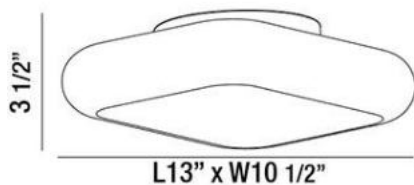

Project Information

Job Name: Canadalite.com Date: _____ Type: _____
Comments: 534 Hood Road, Markham ON L3R 3K9 Email: info@canadalite.com