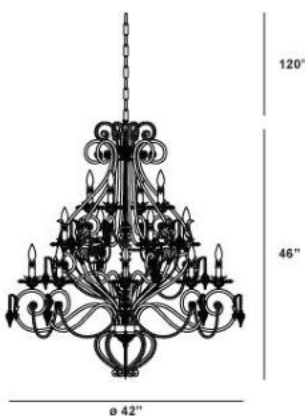

✉ 33 West Beaver Creek Road Richmond Hill
Ontario Canada L4B 1L8

☎ 800.660.5391

☎ 800.660.5390

✉ info@eurofase.com

🌐 www.eurofase.com

ALLURE , 16-LIGHT CHANDELIER

Product Specifications

Item No.: 14586-019
 Height: 46"
 Chain / Cord Length: 120"
 Diameter: 42"
 Est. Shipping Weight: 73.92 lbs
 No. of Bulbs: 16
 Bulb Wattage: 60 watts
 Bulb Type: B10 
 Bulb Base: E12
 Bulb Voltage: 120 volts

Options Available

ITEM CODE	FINISH	SHADE
14586-019	antique silver	crystal

Colour / Shades Available

FINISH	SHADE
antique silver	<input type="radio"/> crystal

Extravagant and sophisticated, this hanging light harkens back to glorious Hellenistic days, with dangling strands of precious metal, finished with leafy boughs.