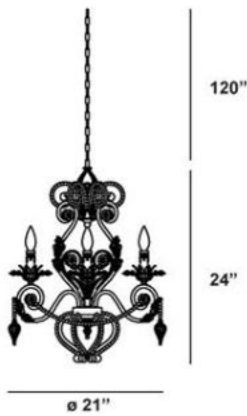

Project Information

Job Name: Canadalite.com Date: _____ Type: _____

Comments: 1 (888) 887-7038, info@canadalite.com