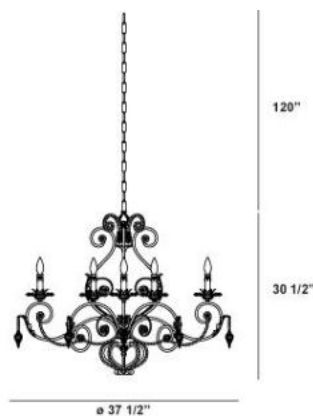

Project Information

Job Name: Canadalite.com Date: _____ Type: _____
Comments: 1 (888) 887-7038, info@canadalite.com